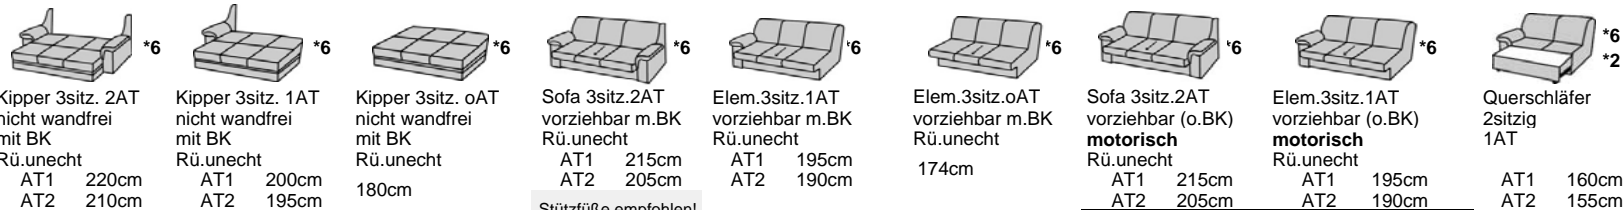

Kipper 3sitz. 2AT
nicht wandfrei
mit BK
Rü.unecht
AT1 220cm
AT2 210cm

Kipper 3sitz. 1AT
nicht wandfrei
mit BK
Rü.unecht
AT1 200cm
AT2 195cm

Kipper 3sitz. oAT
nicht wandfrei
mit BK
Rü.unecht
180cm

Sofa 3sitz.2AT
vorziehbar m.BK
Rü.unecht
AT1 215cm
AT2 205cm

Elem.3sitz.1AT
vorziehbar m.BK
Rü.unecht
AT1 195cm
AT2 190cm

Elem.3sitz.oAT
vorziehbar m.BK
Rü.unecht
174cm

Sofa 3sitz.2AT
vorziehbar (o.BK)
motorisch
Rü.unecht
AT1 215cm
AT2 205cm

Elem.3sitz.1AT
vorziehbar (o.BK)
motorisch
Rü.unecht
AT1 195cm
AT2 190cm

Querschläfer
2sitzig
1AT
AT1 160cm
AT2 155cm

Stützfüße empfohlen!
(Aufpreis beachten)

**(Funktion nicht unter
Belastung ausführen!)**

Nr. 13254
LF 175x120cm

Nr. li 03158
Nr. re 03159
LF 175x120cm

Nr. 03057
LF 175x120cm

Nr. 13252

Nr. li 03154
Nr. re 03155

Nr. 03052

Nr. 13242

Nr. li 03178
Nr. re 03179

Nr. li 02156
Nr. re 02157
LF ca. 195x120cm

LF ergibt sich bei Kombination mit Longchair 160

Stoffgruppe	Abs.	Abs.	Abs.	Abs.	Abs.	Abs.	Abs.	Abs.	Abs.	Abs.
I										
II										
III										
IV										
V										
VI										
VII										
VIII										
IX										
WPP Stoffverbr.										
Ledergruppe										
2										
4										
6										
8										

Kopfteilverstellung - Achtung Aufpreis!

Aufpreis pro Element	Kopfteilverstellung nicht möglich!	Kopfteilverstellung nicht möglich!	Kopfteilverstellung nicht möglich!							

formatPLUS.

formatPLUS-Ausstattung* - Achtung Aufpreis!

Aufpreis pro Element	nicht möglich	nicht möglich	nicht möglich	nicht möglich	nicht möglich	nicht möglich	nicht möglich	nicht möglich	nicht möglich